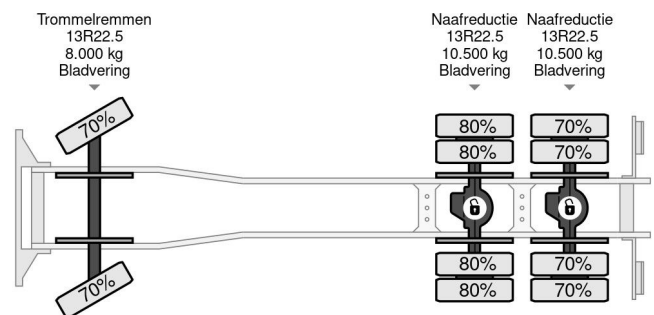

Renault 6X4 EURO 5 + FASSI F210AC.25 + REMOTE + RETARDER - FULL STEEL SUSP.

COMMON

Price	€ 38.950,- ex VAT
Id	RE009112
Make	Renault
Type	6X4 EURO 5 + FASSI F210AC.25 + REMOTE + RETARDER - FULL STEEL SUSP.
Year	2011
Mileage	299.199 km
Construction	Open body
Gross weight	26.000 kg
Emissionclass	5

Renault Kerax 430 6X4 EURO 5 + FASSI F210AC.25 + REM...

Referentienummer: RE009112

PROPERTIES

First registration date	22-04-2011
Fuel	Diesel
Transmission	Automatic
Vehicle identification number	VF634DPA000009112
Axle configuration	6x4
Axle count	3
Weight	15.725 kg
Construction dimensions (l/b/h)	
Load capacity	10.275 kg

DESCRIPTION