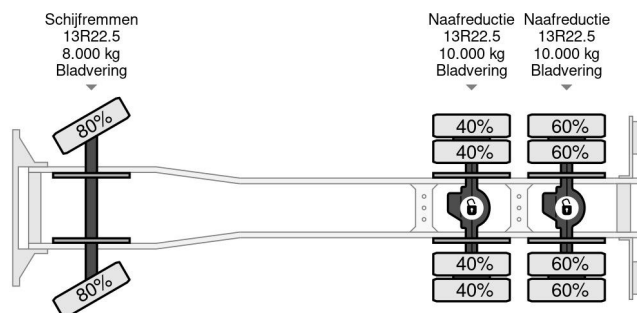

Iveco 6X4 + FASSI F315ACXP.24 + REMOTE - MANUAL GEAR - FULL STEEL SUSP. - BIG AXLES

COMMON

Price	€ 36.950,- ex VAT
Id	IV226699
Make	Iveco
Type	6X4 + FASSI F315ACXP.24 + REMOTE - MANUAL GEAR - FULL STEEL SUSP. - BIG AXLES
Year	2009
Mileage	255.816 km
Construction	Open body
Gross weight	26.000 kg
Emissionclass	5

Iveco Trakker 260T33 6X4 + FASSI F315ACXP.24 + REMOTE...

Referentienummer: IV226699

PROPERTIES

First registration date	04-11-2009
Mot expiry date	06-04-2023
Fuel	Diesel
Transmission	Manual
Vehicle identification number	WJME2NNS40C226699
Axle configuration	6x4
Axle count	3
Weight	12.385 kg
Construction dimensions (l/b/h)	
Load capacity	13.615 kg

DESCRIPTION