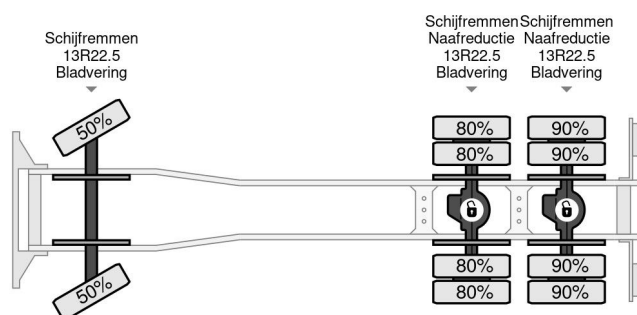

## COMMON

Price	€ 36.950,- ex VAT
Id	IV226669
Make	Iveco
Type	6X4 + PALFINGER PK29002 + REMOTE - MANUAL GEAR - FULL STEEL SUSP. - BIG AXLES
Year	2010
Mileage	249.240 km
Construction	Open body
Gross weight	26.000 kg
Emissionclass	5

Iveco Trakker 260T33 6X4 + PALFINGER PK29002 + REMO...

Referentienummer: IV226669

## PROPERTIES

First registration date	09-03-2010
Fuel	Diesel
Transmission	Manual
Vehicle identification number	WJME2NNS40C226669
Axle configuration	6x4
Axle count	3
Weight	8.500 kg
Construction dimensions (l/b/h)	
Load capacity	17.500 kg