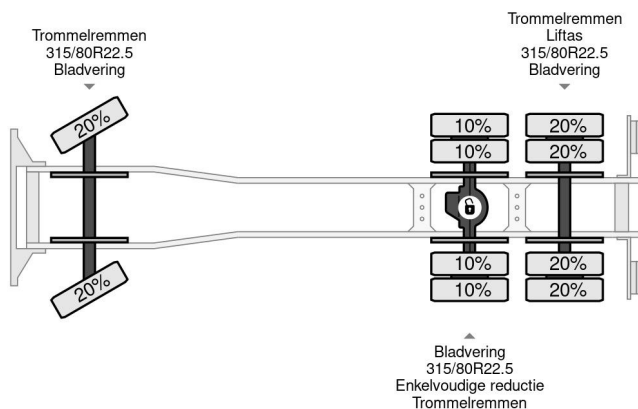

First registration date	03-05-1977
Fuel	Diesel
Transmission	Manual
Vehicle identification number	223327
Axle configuration	6x2
Axle count	3
Weight	9.780 kg
Cylinder count	8
Construction dimensions (l/b/h)	
Load capacity	15.220 kg

ACCESSORIES

- Aluminium fuel tank
- Coupling
- Leaf spring suspension
- Sleeper cab
- Spotlights
- Toolbox
- Visor

Scania LB141 V8 141 V8 - 6X2 - BOX 7,35 METER

Referentienummer: SC223327

DESCRIPTION