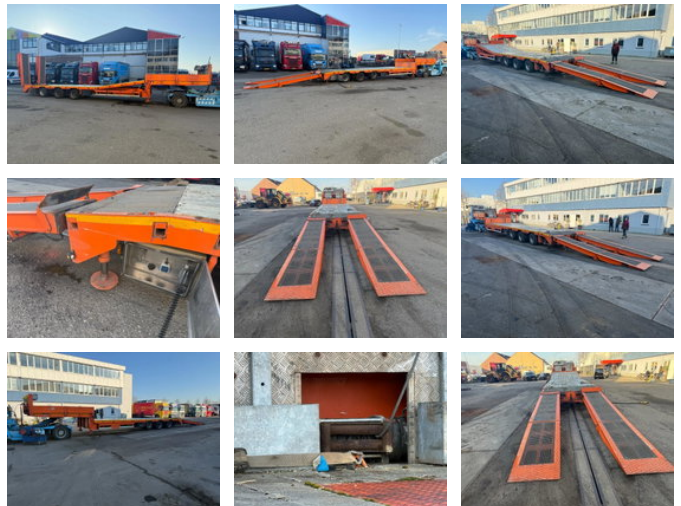

RH TRUCKS

trucks, trailers and machinery

Meusburger MTS 3 MTS 3 2 AXLE FORCED STEERING, 1 LIFT AXLE, DOUBLE HYDR. RAMPS & HYDR. ADJUSTABLE FLOOR

Allgemeine Merkmale

Preis	€ 32.950
Marke	Meusburger
Unterkategorie	Tieflader
Baujahr	2009
Datum der Erstzulassung	06-04-2009
Zustand	Gebraucht
Referenz	RHS-MEM49255

Eigenschaften

Ledig gewicht	12.500kg
Belastbarkeit	32.500kg
Zulässiges Gesamtgewicht	45.000kg