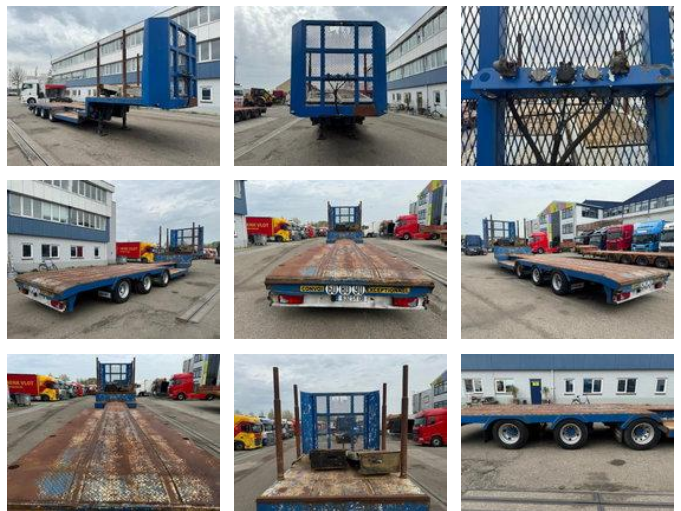

# RH TRUCKS

trucks, trailers and machinery

## Louault 3 AXLE 3 AXLE - WITH RAMPS

### Allgemeine Merkmale

|                |                |
|----------------|----------------|
| Preis          | € 12.750       |
| Marke          | Louault        |
| Unterkategorie | Tieflader      |
| Baujahr        | 2008           |
| Zustand        | Gebraucht      |
| Referenz       | RHT / LO160393 |

# Louault 3 AXLE 3 AXLE - WITH RAMPS